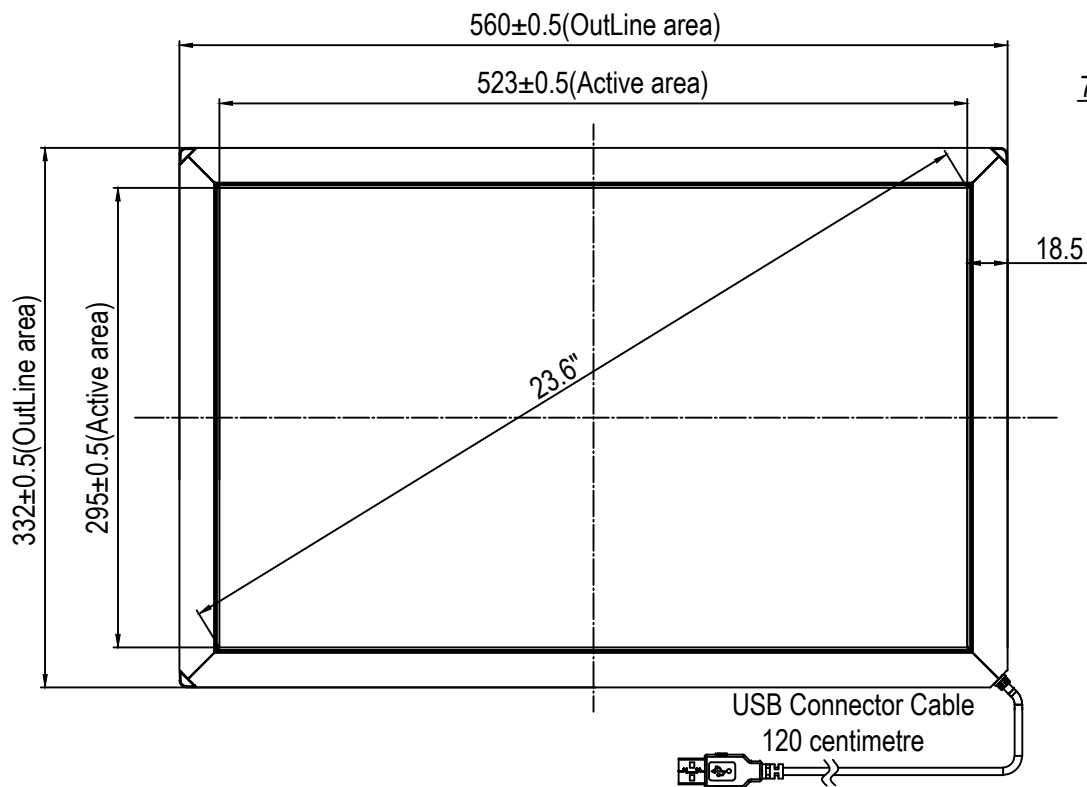

1 2 3 4 5 6 7 8

A

B

C

D

E

F

NOTE:

1. ALL SURFACES OF BEZEL ARE SPRAY BLACK PAINTING .
2. UNLESS SPECIFIED , THE TOLERANCE IS ACCORDING TO GB1804-F .
3. NO SHARP EDGE, NO SCRATCH, NO CHROMATISM, ETC .
4. MATCHED GAP <0.2MM .

  Dongguan CJtouch Electronic co. ltd			Product Name: 23.6" IR touch screen Screen Aspect Ratio 16:9	
			Product No. CIN236AP-3K1	
Material	Weight	Unit	Drawing No. CIN236AP-3K1	
Al+Glass	1.41 kg	mm		
Sheet 1 of 1			Rev 1.0	

1 2 3 4 5 6 7 8