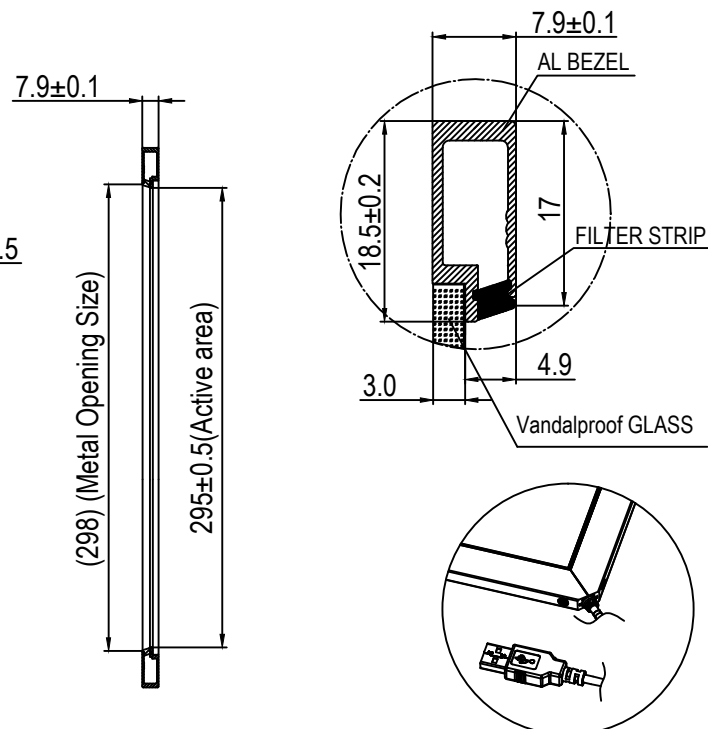

1 2 3 4 5 6 7 8

A

B

C

D

E

F

NOTE:

1. ALL SURFACES OF BEZEL ARE SPRAY BLACK PAINTING .
2. UNLESS SPECIFIED , THE TOLERANCE IS ACCORDING TO GB1804-F .
3. NO SHARP EDGE, NO SCRATCH, NO CHROMATISM, ETC .
4. MATCHED GAP <0.2MM .

 Dongguan CJtouch Electronic co. ltd			Product Name: 23.6" IR touch screen Screen Aspect Ratio 16:9	
			Product No. CIN236AP-3K1	
Material	Weight	Unit	Drawing No. CIN236AP-3K1	
Al+Glass	1.41 kg	mm		
Sheet 1 of 1			Rev 1.0	